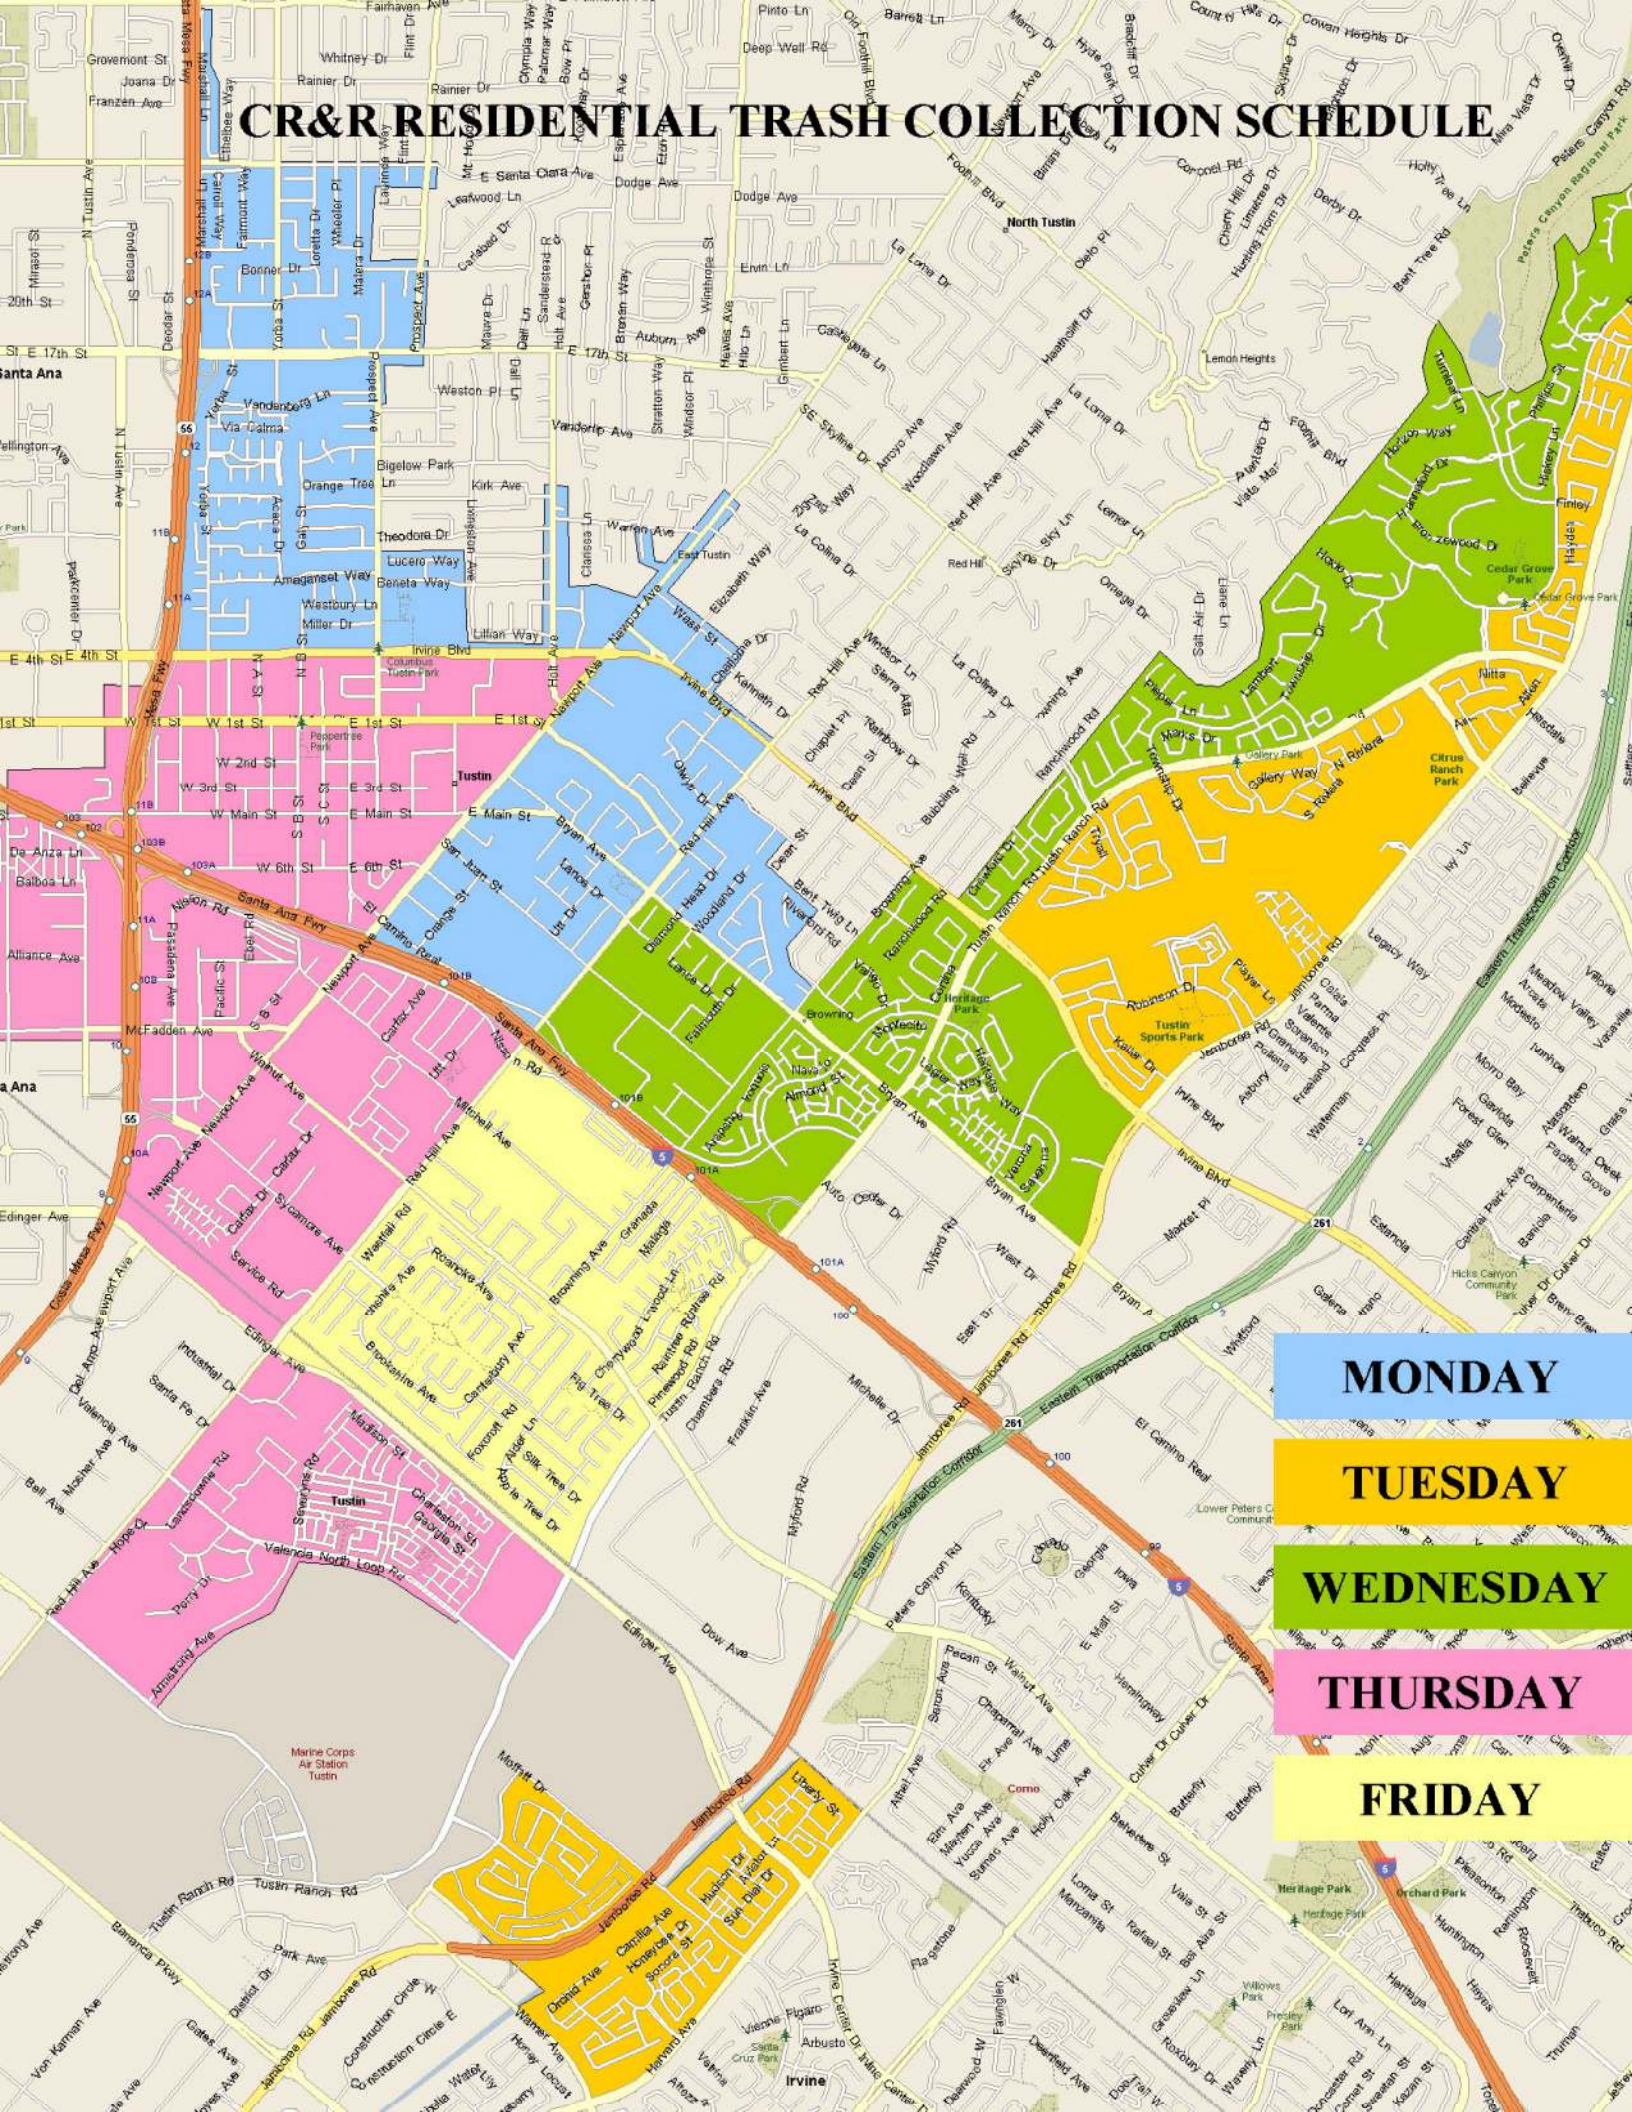

CR&R RESIDENTIAL TRASH COLLECTION SCHEDULE

MONDAY

TUESDAY

WEDNESDAY

THURSDAY

FRIDAY